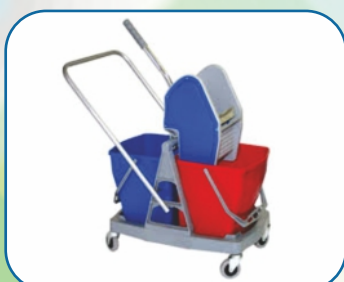

Wringer Trolley :
Double Bucket, 36L, Heavy Duty