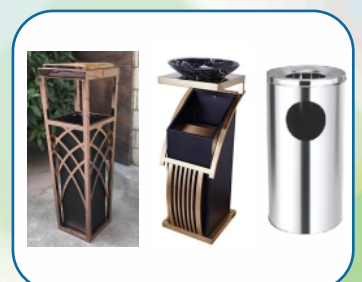

Ash & Trash Bin